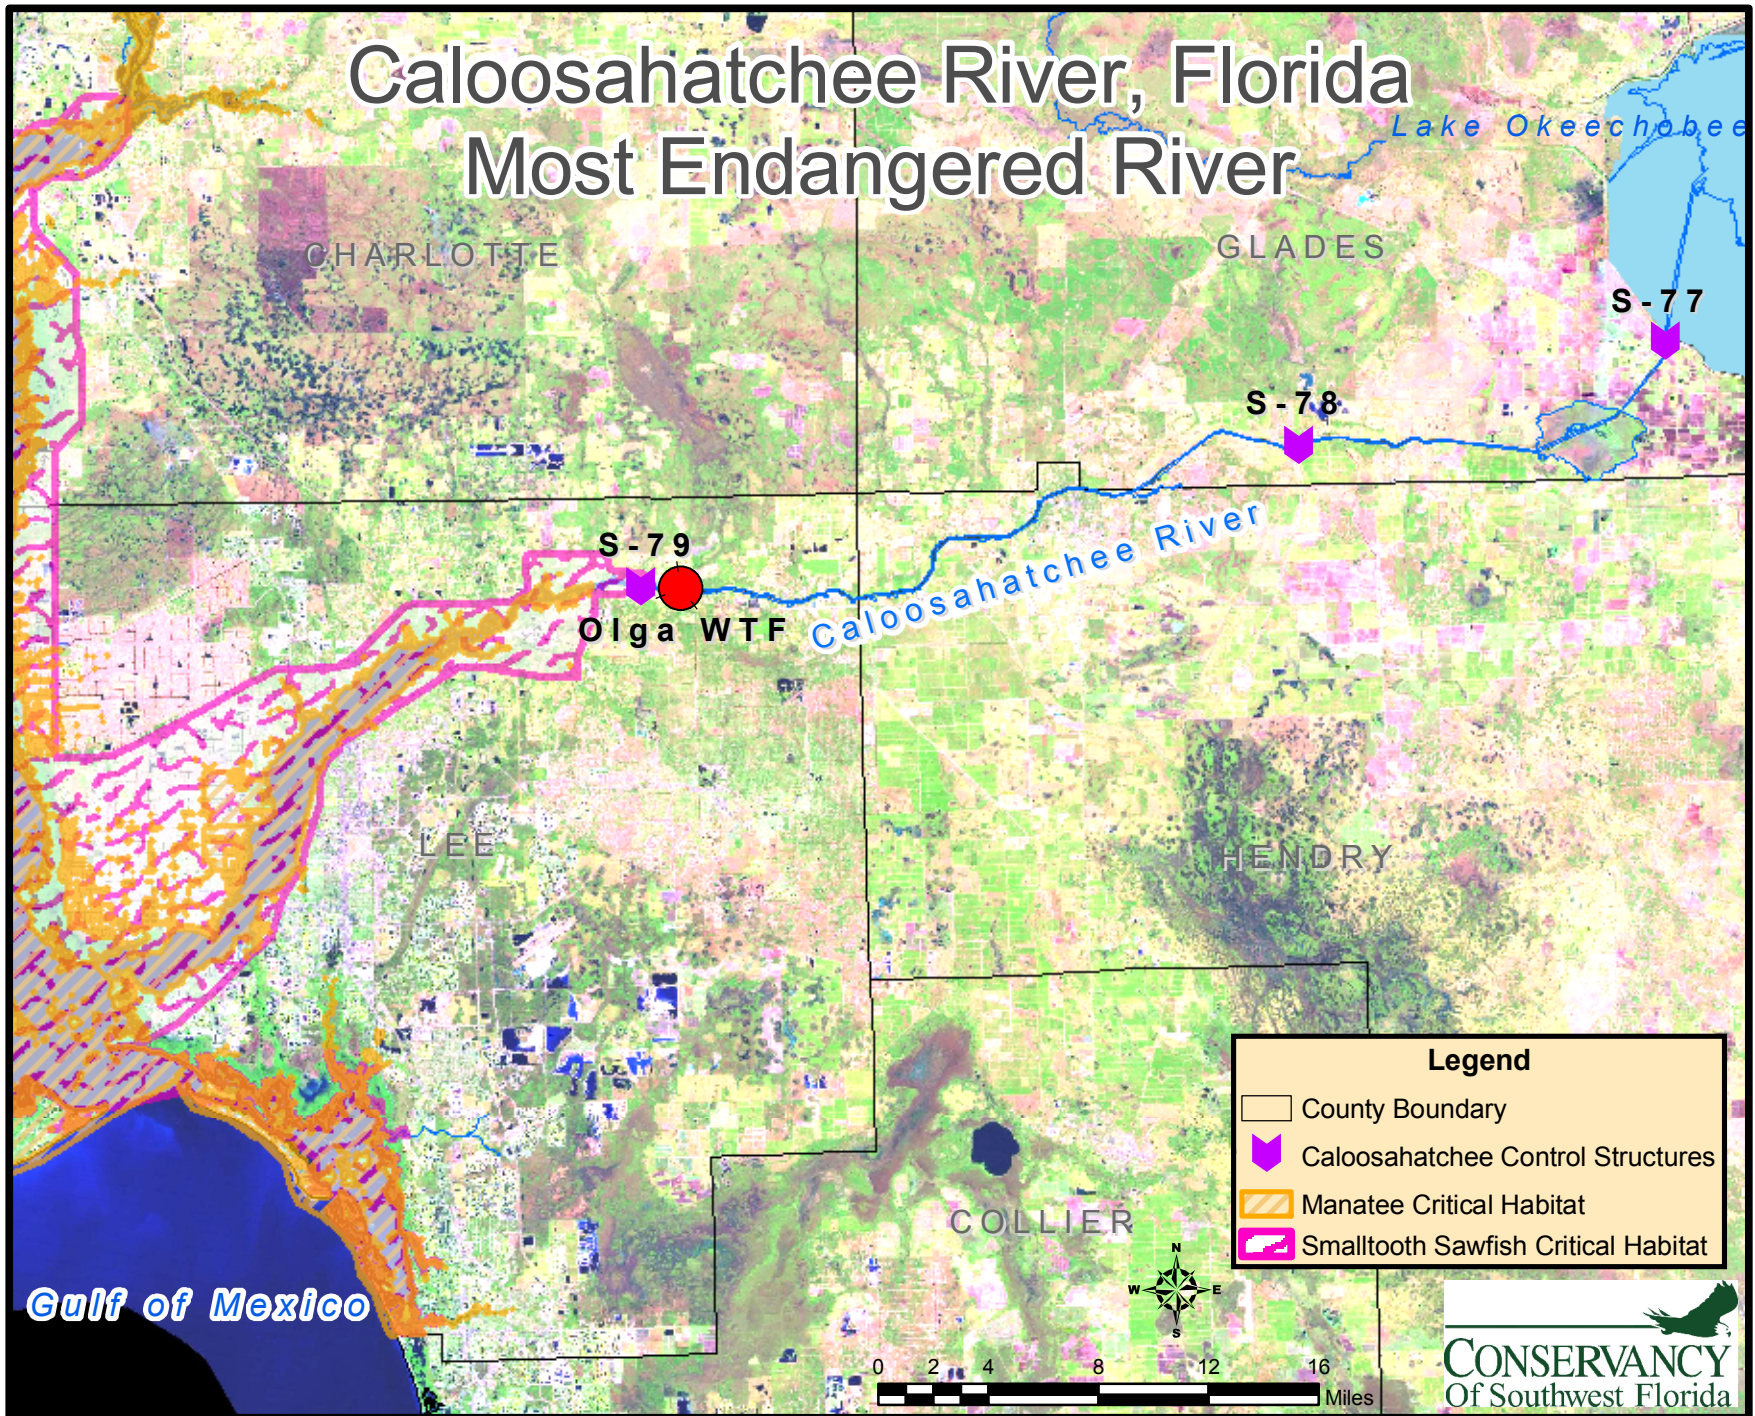

# Caloosahatchee River, Florida Most Endangered River

**Legend**

- County Boundary
- Caloosahatchee Control Structures
- Manatee Critical Habitat
- Smalltooth Sawfish Critical Habitat