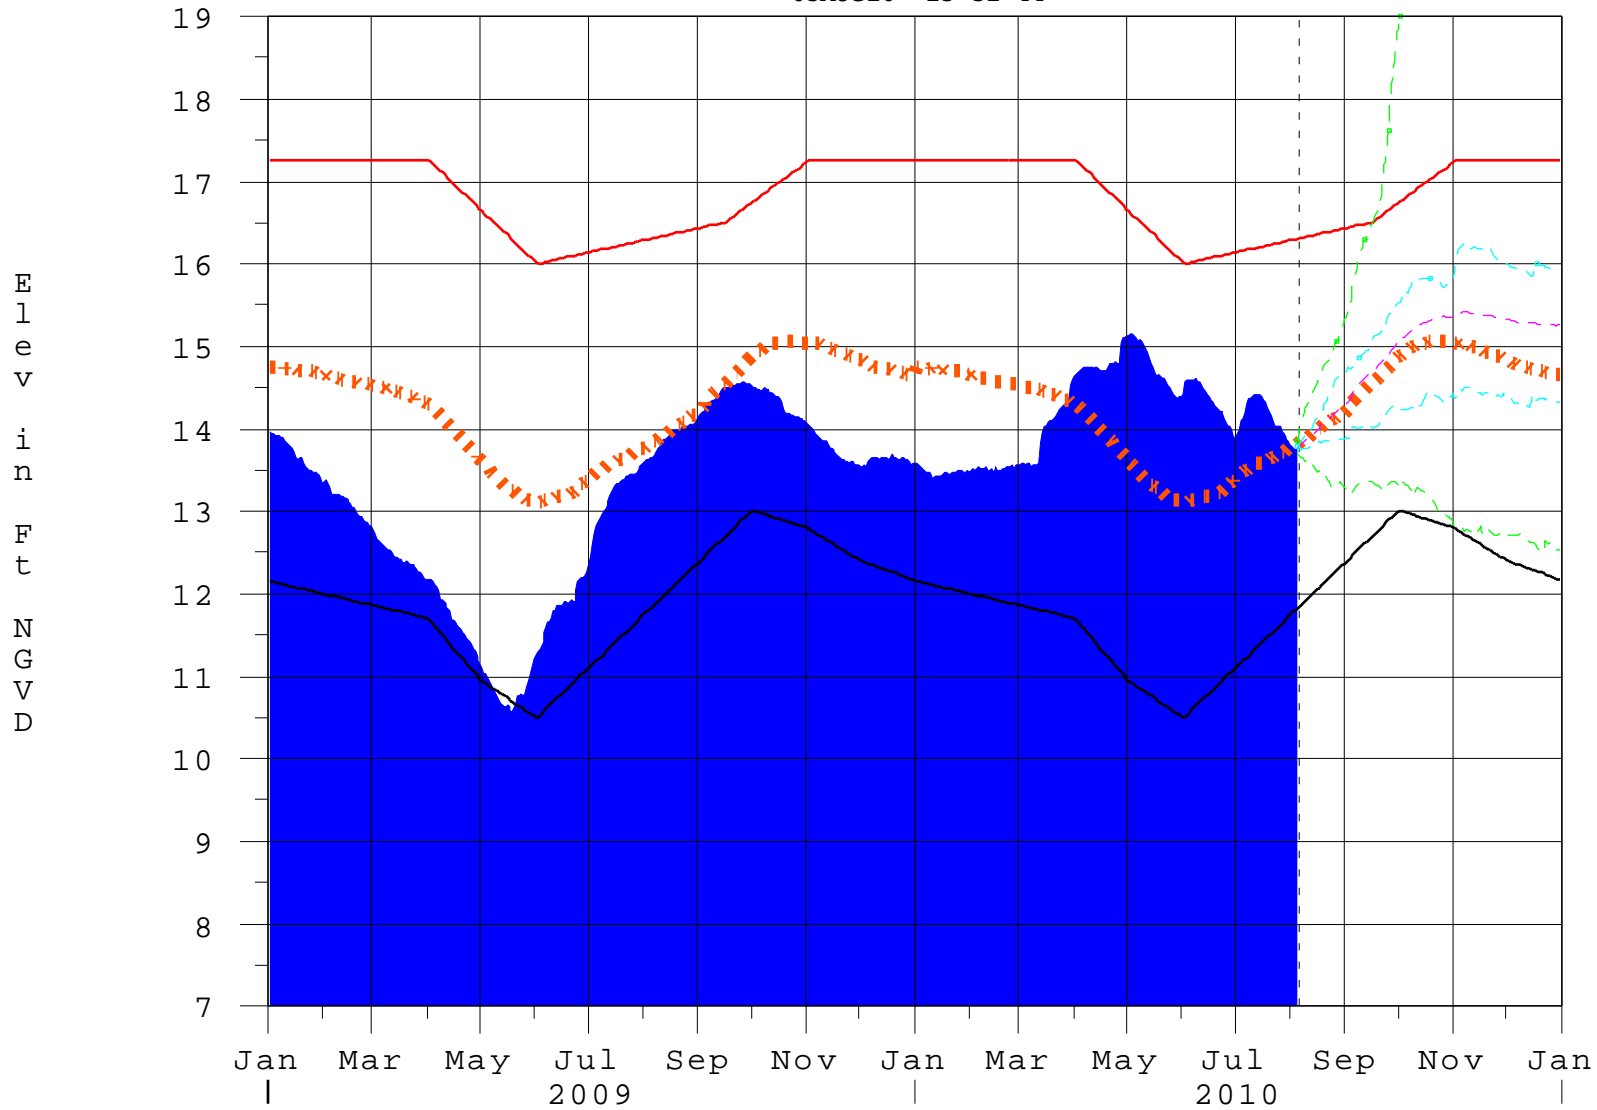

Lake Okeechobee

05AUG10 13:31:44

- | | | | |
|--|-----------------------------|--|-----------------------------|
| | High Lake Management | | Min Prob(No Release[65-07]) |
| | Okeechobee Avg Elev | | Avg Prob(No Release[65-07]) |
| | Average Elev [1965-2007] | | 25% Prob(No Release[65-07]) |
| | Water Shortage Management | | 75% Prob(No Release[65-07]) |
| | Max Prob(No Release[65-07]) | | |